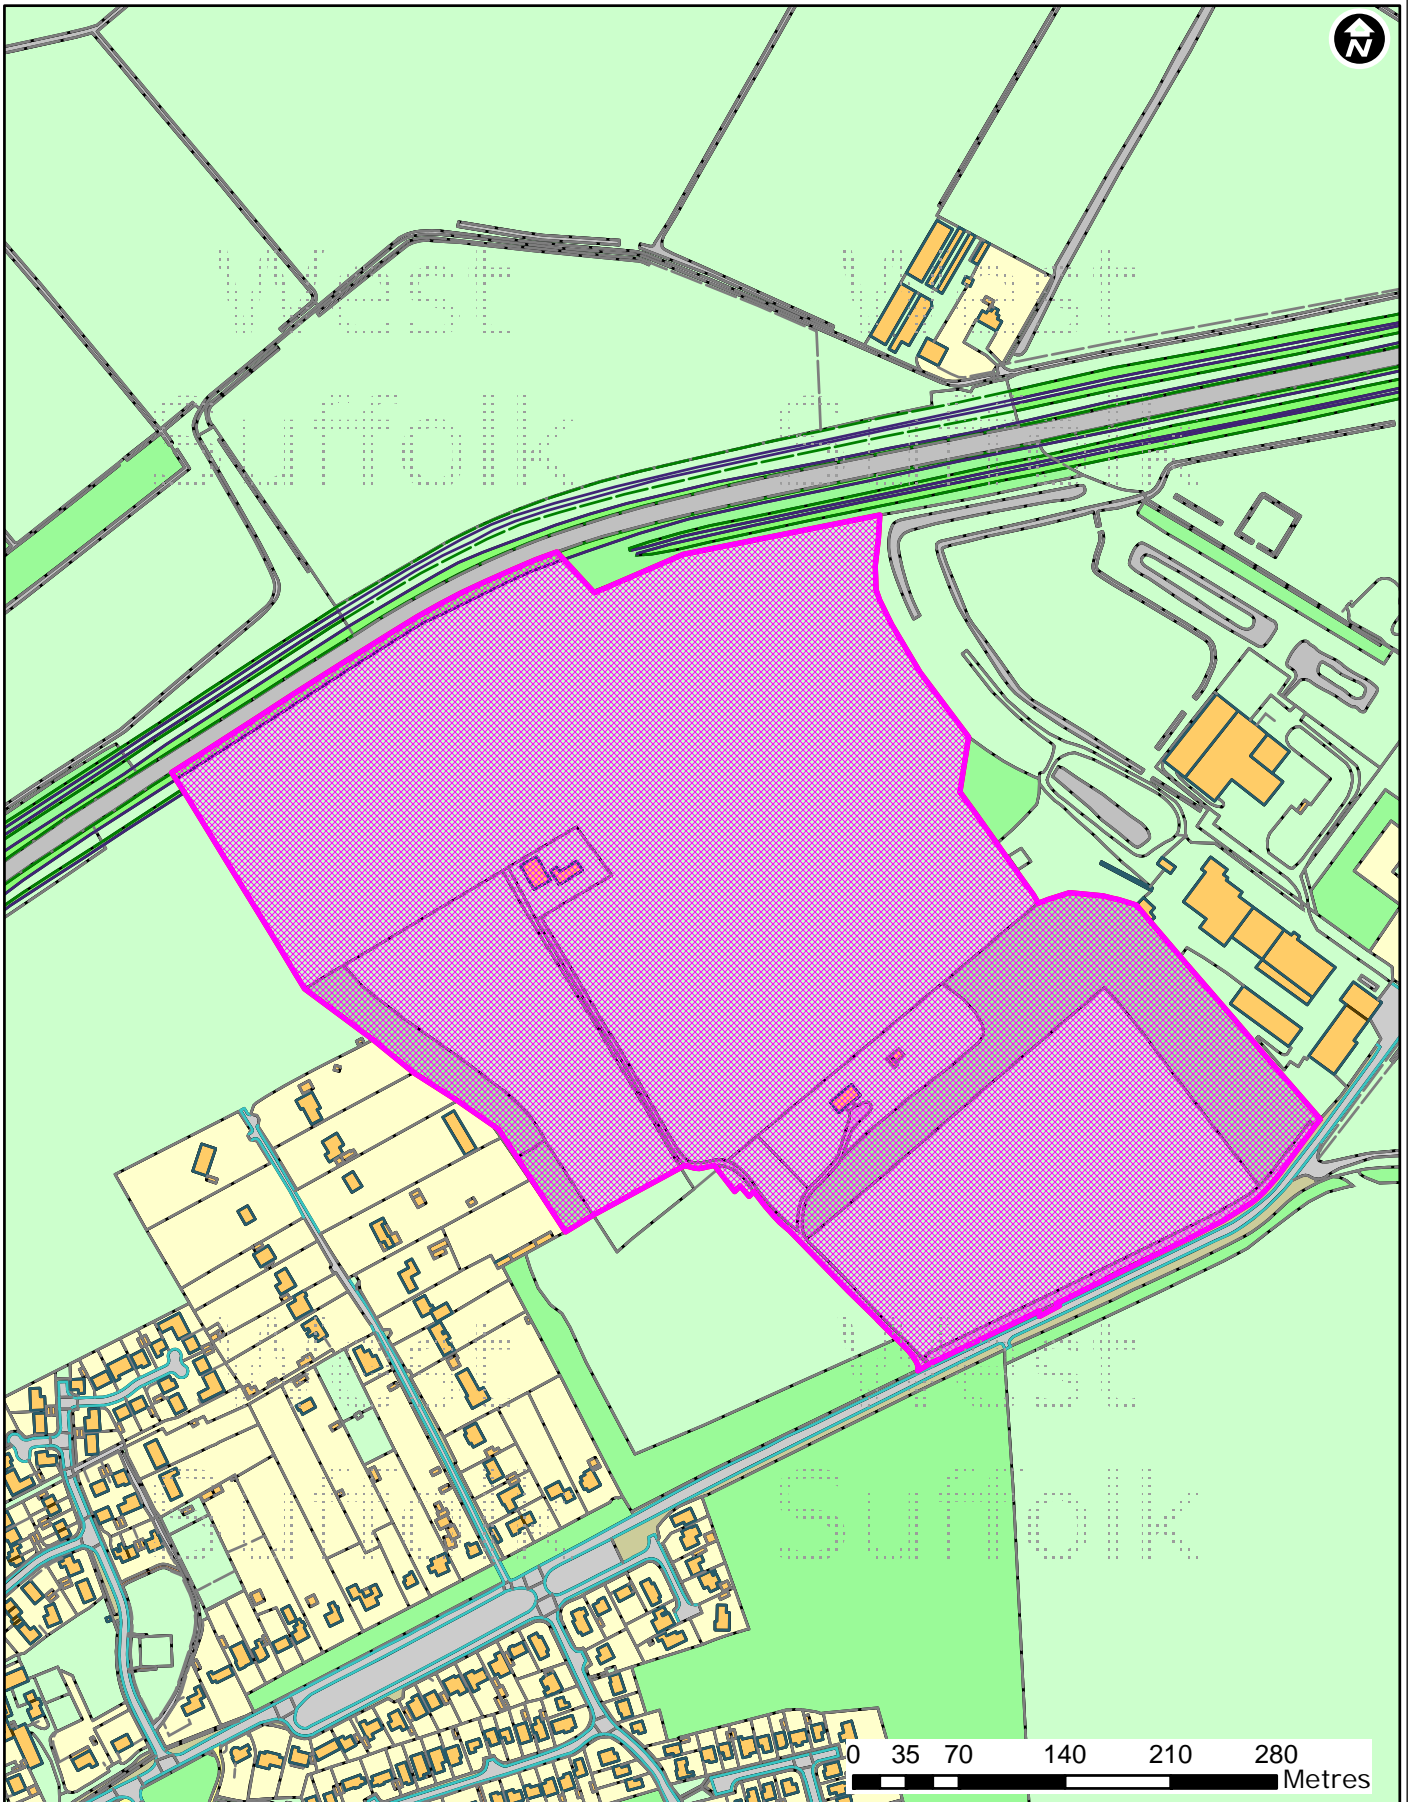

DC/14/2096/HYB

Land North of Station Road, Lakenheath

Forest Heath • St Edmundsbury

West Suffolk
working together

© Crown Copyright and database rights 2015 Ordnance Survey 100019675/100023282. You are not permitted to copy, sub-license, distribute or sell any of this data to third parties in any form. Use of this data is subject to terms and conditions. See www.westsuffolk.gov.uk/disclaimer.cfm.

Scale: 1:5,000
Date: 20/01/2016